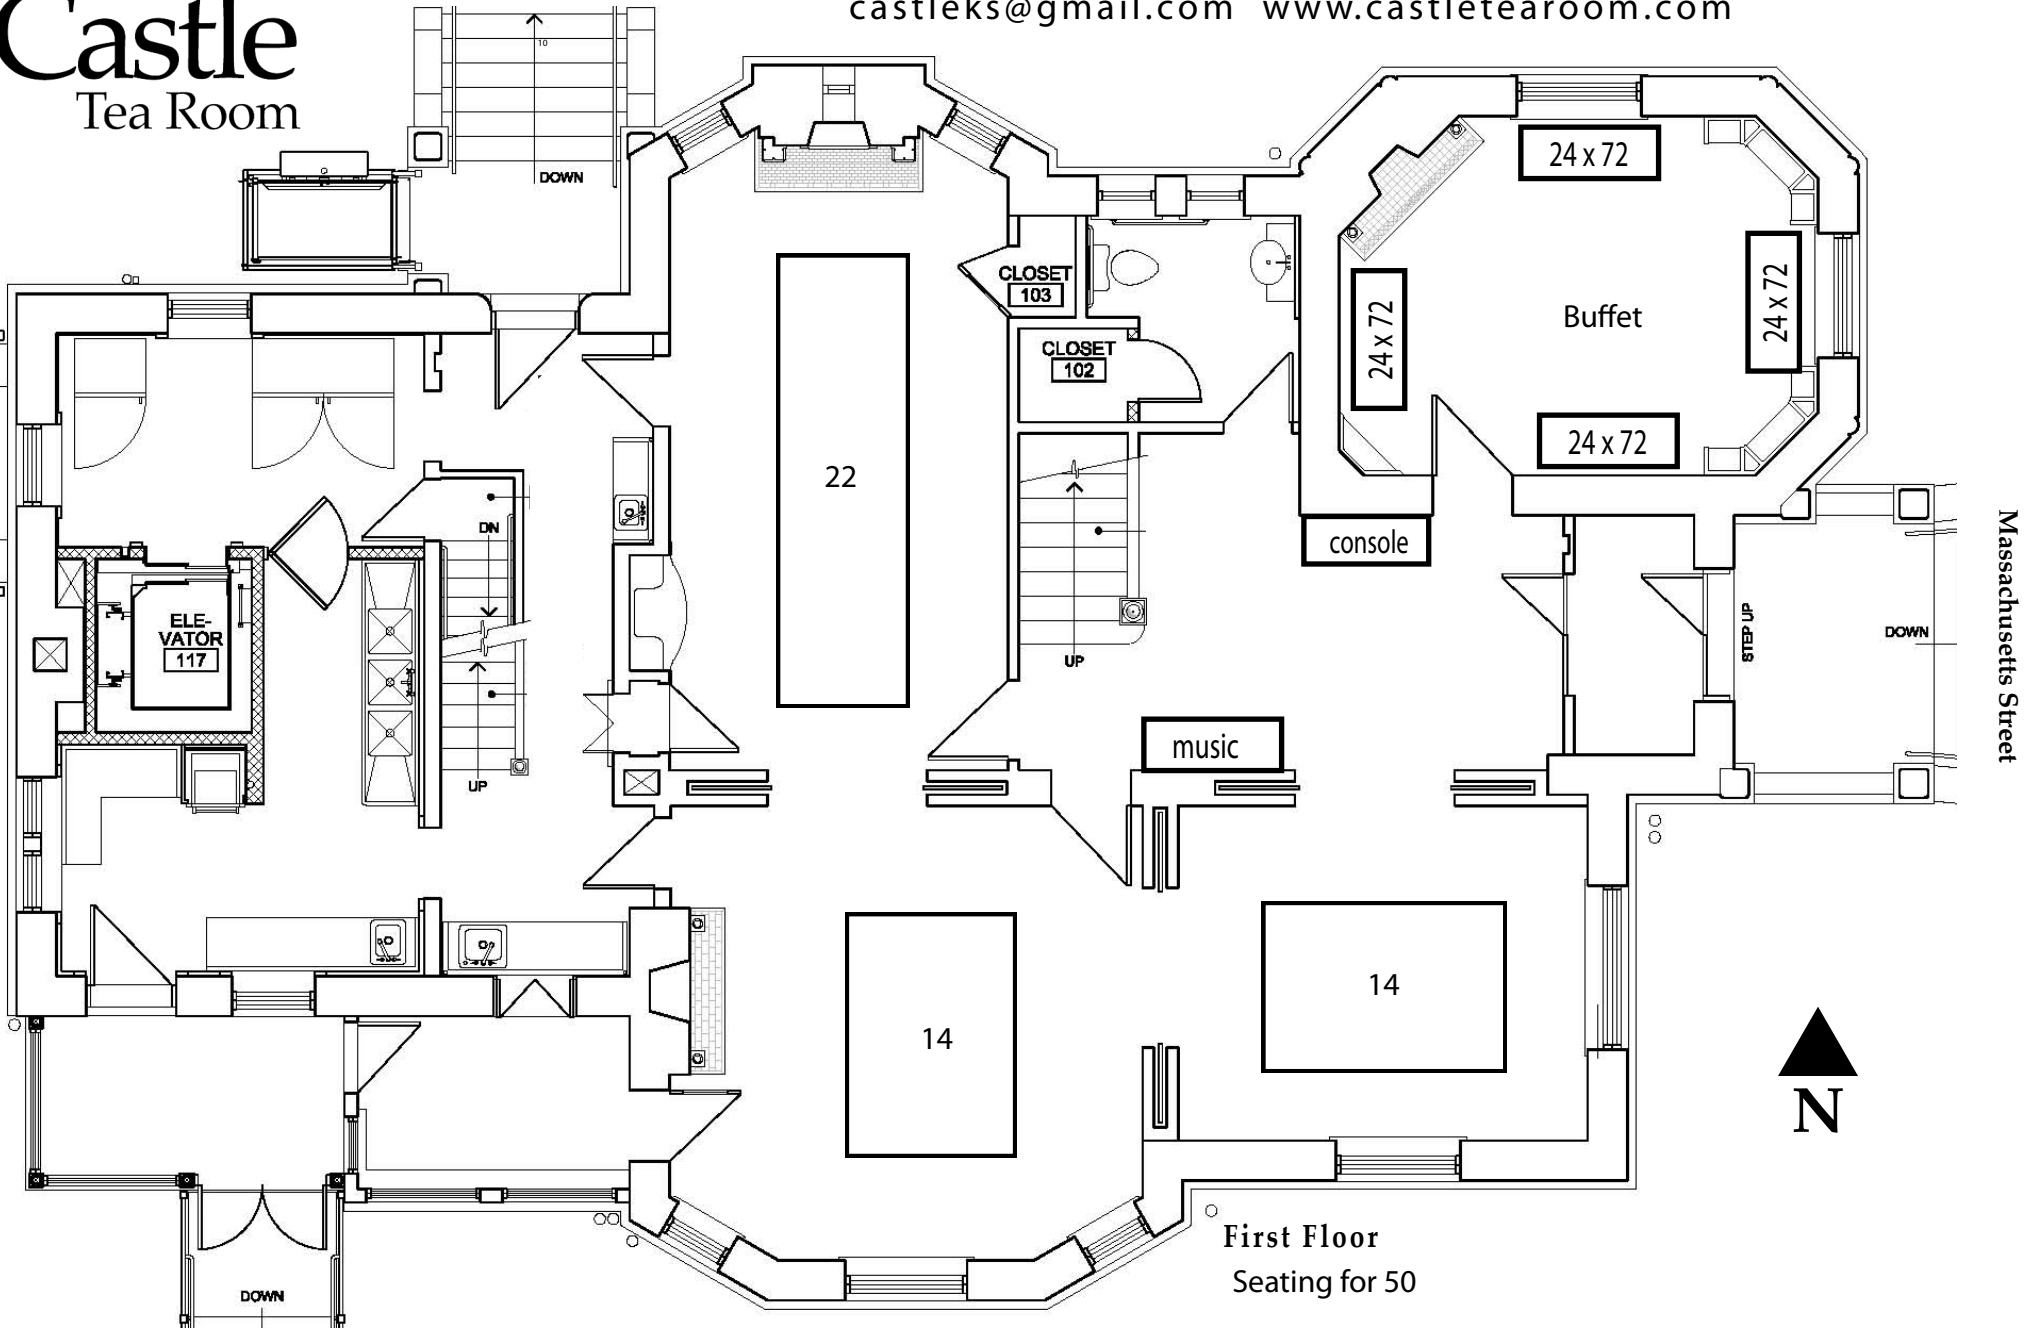

# The Castle Tea Room

First Floor  
Seating for 50