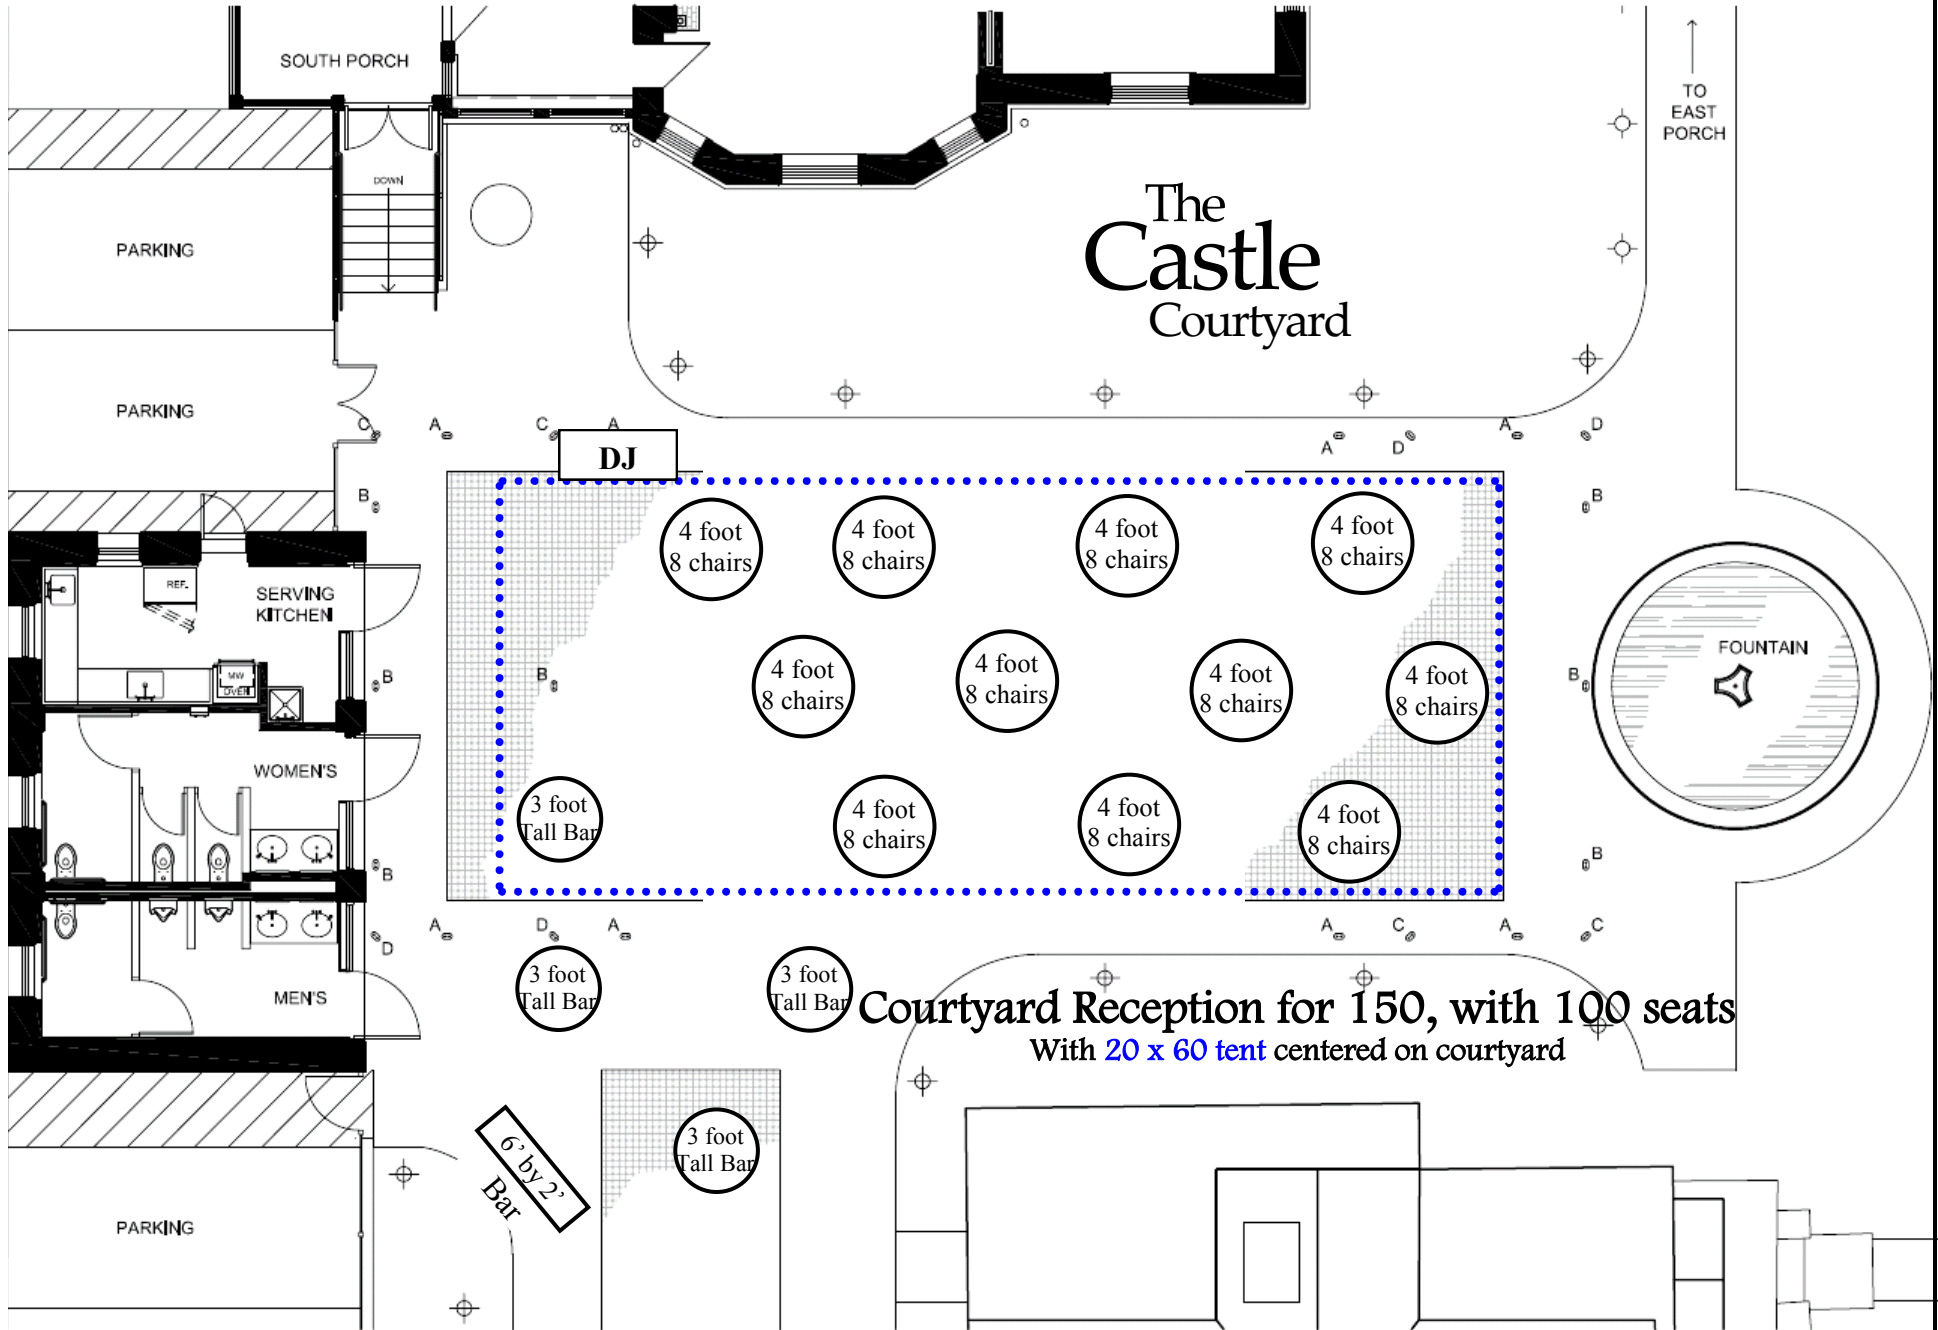

The Castle Courtyard

Courtyard Reception for 150, with 100 seats
With 20 x 60 tent centered on courtyard